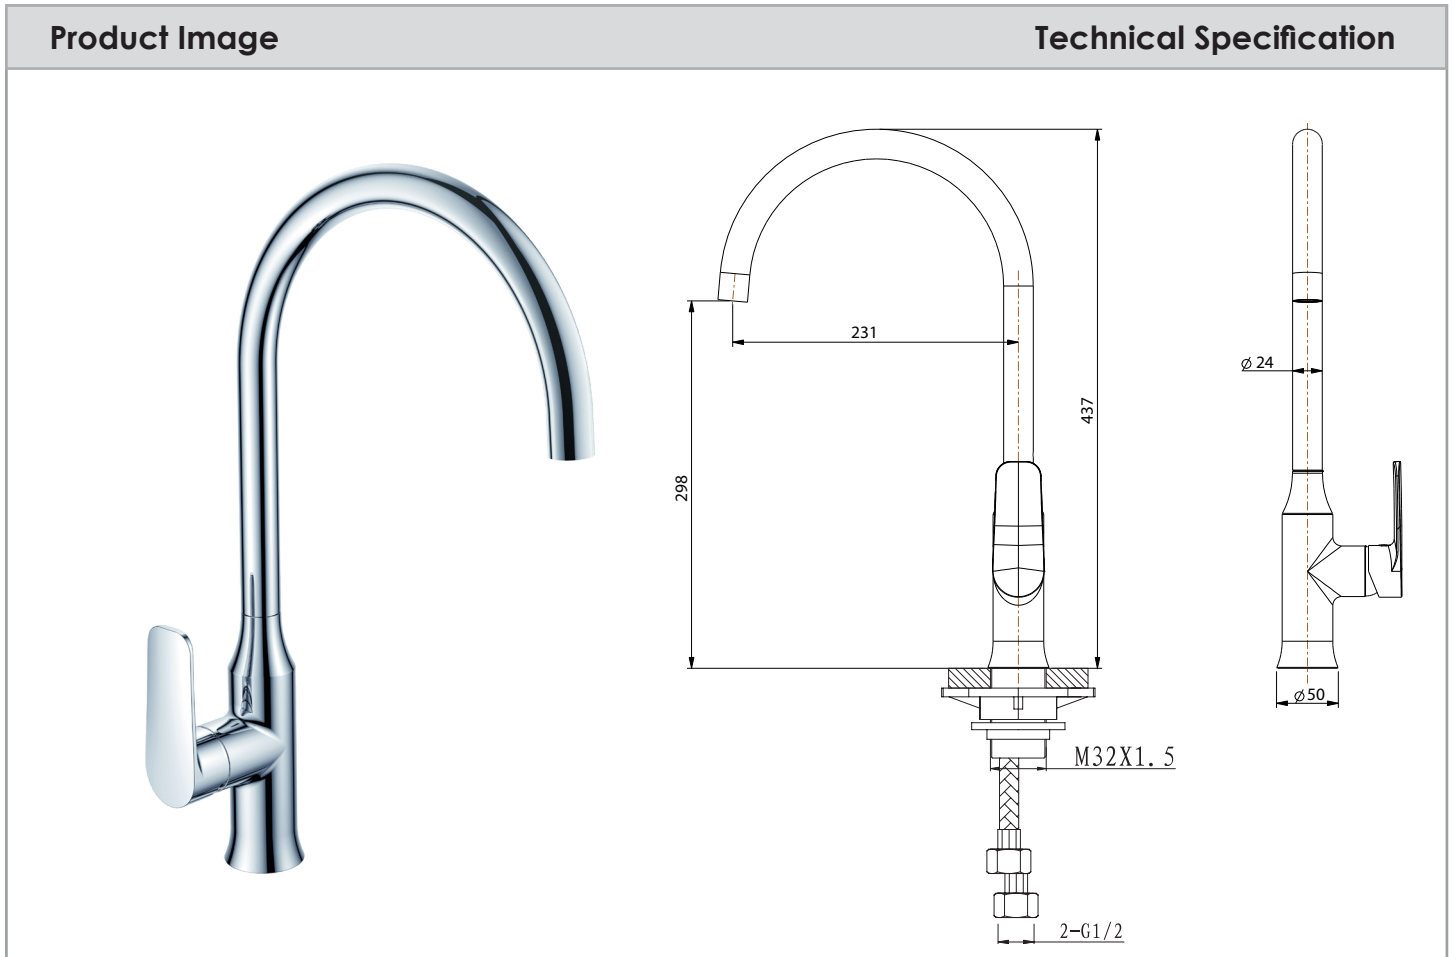

# PACE GOOSENECK KITCHEN MIXER

Description	
Pace Gooseneck Kitchen Mixer WELS 5 Star / 6 Lpm	
<b>KM422622</b> <b>KM422622MB</b>	Chrome Matte Black

Additional Information
<ul style="list-style-type: none"> <li>• 15 Year Replacement Warranty*</li> <li>• 35mm European Ceramic Cartridge</li> <li>• Quality PEX Connection Hoses</li> <li>• Superior Flow Regulator</li> </ul>