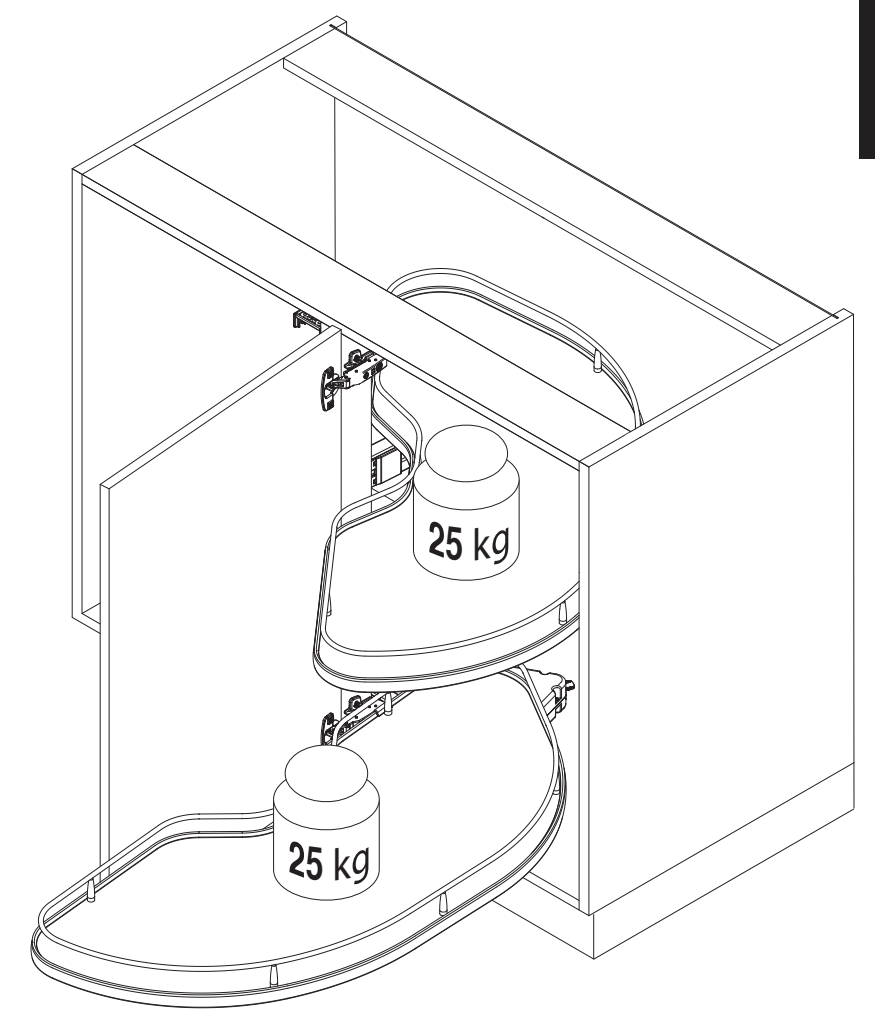

VAUTH SAGEL
QUALITY
MADE IN GERMANY