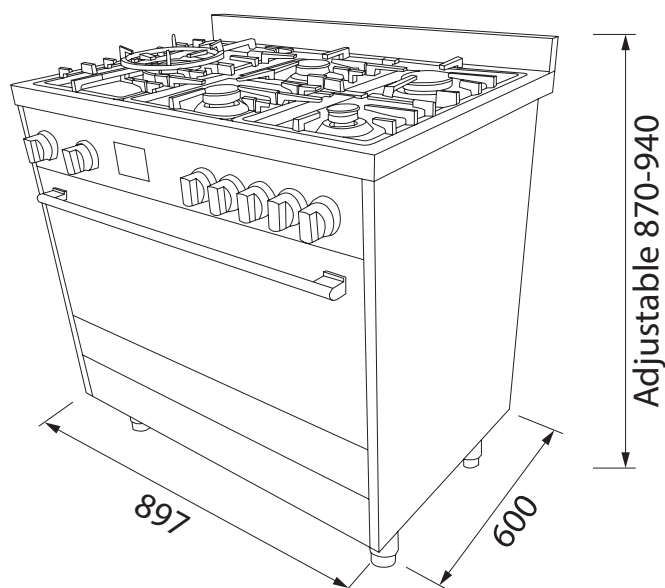

FCDU905B1

90CM UPRIGHT COOKER

PRODUCT INFORMATION

Overall Dimensions (mm)	897(W) x 870-940(H) x 600(D)
Capacity	142L Net
Oven Functions	11
Power	240V 50Hz, 3500W Max
Display	Red LCD
Control Interface	Knob
Oven Door	Triple Glazed
Lighting	Halogen
Number of Burners	5
Wok Burner Output	17.5MJ/h x 1
Large Burner Output	11.5MJ/h x 1
Medium Burner Output	7MJ/h x 2
Small Burner Output	4MJ/h x 1
Ignition System	Electric
Flame Failure	Yes
Trivet Type	Cast Iron
Finish	Stainless Steel
Accessories	1 x Telescopic Runner 2 x Wire Racks 1 x Baking Tray
Warranty	2 Years

PLEASE NOTE: A Stainless Steel Kick Panel / Plinth is available as an optional extra. Part Number 133.9100040.

LAST UPDATED: 16 JAN 2020