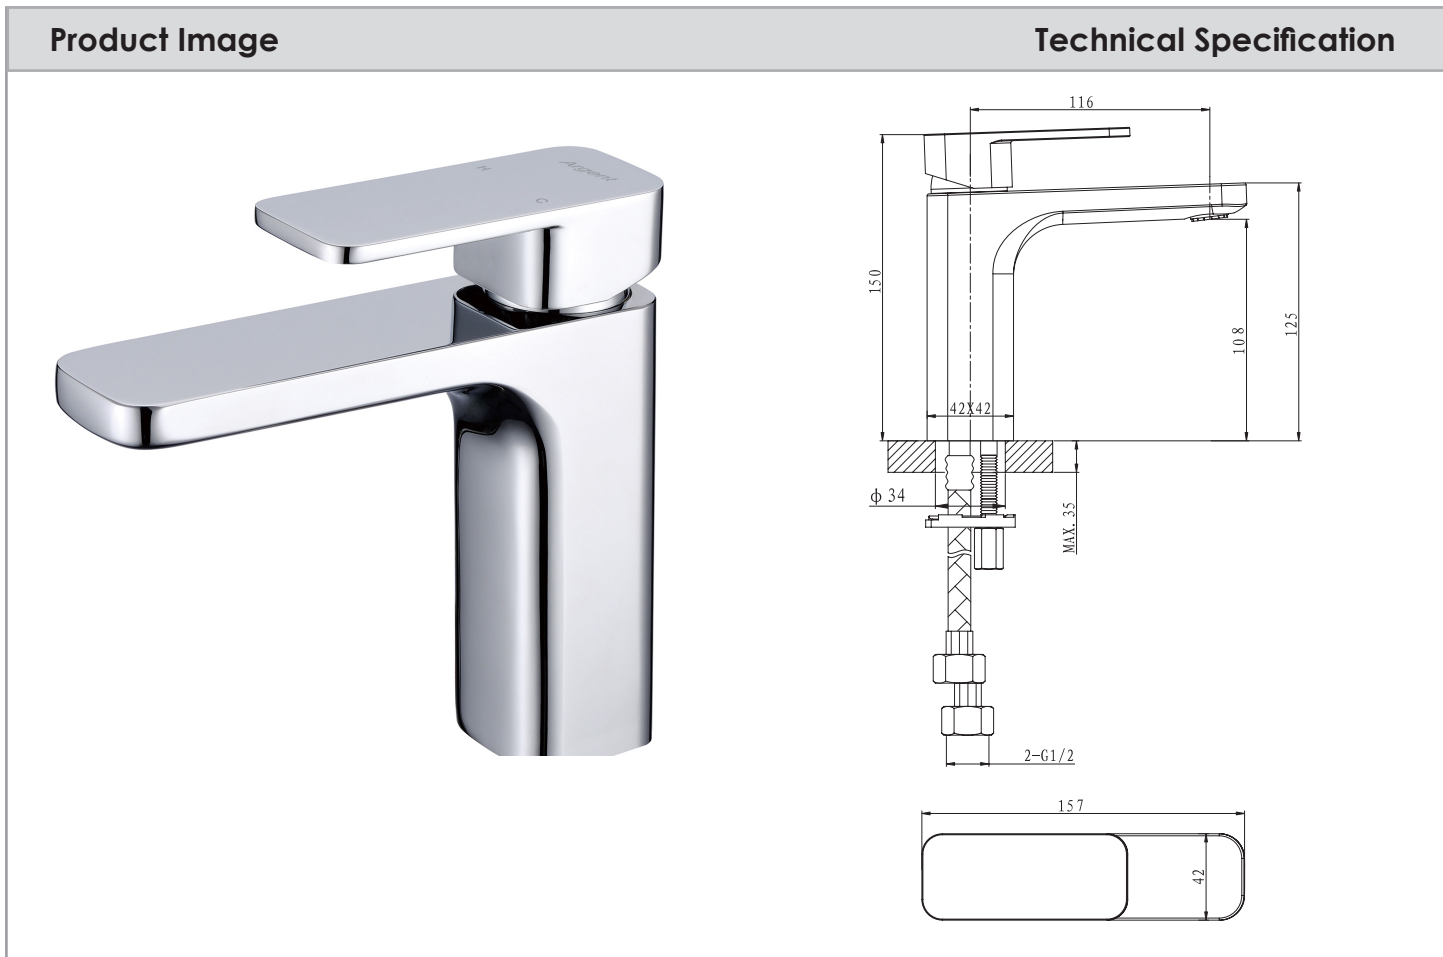

KUBIC BASIN MIXER

Description	
Kubic Basin Mixer	
WELS 5 Star / 6Lpm	
BM226601	Chrome
BM226601MB	Matte Black
BM226601RG	Rose Gold

Additional Information
<ul style="list-style-type: none"> • 35mm European Ceramic Cartridge • Quality PEX Connection Hoses • Superior Flow Regulator • 15 Year Replacement Warranty*
<div style="display: flex; justify-content: space-around; align-items: center;">   </div>