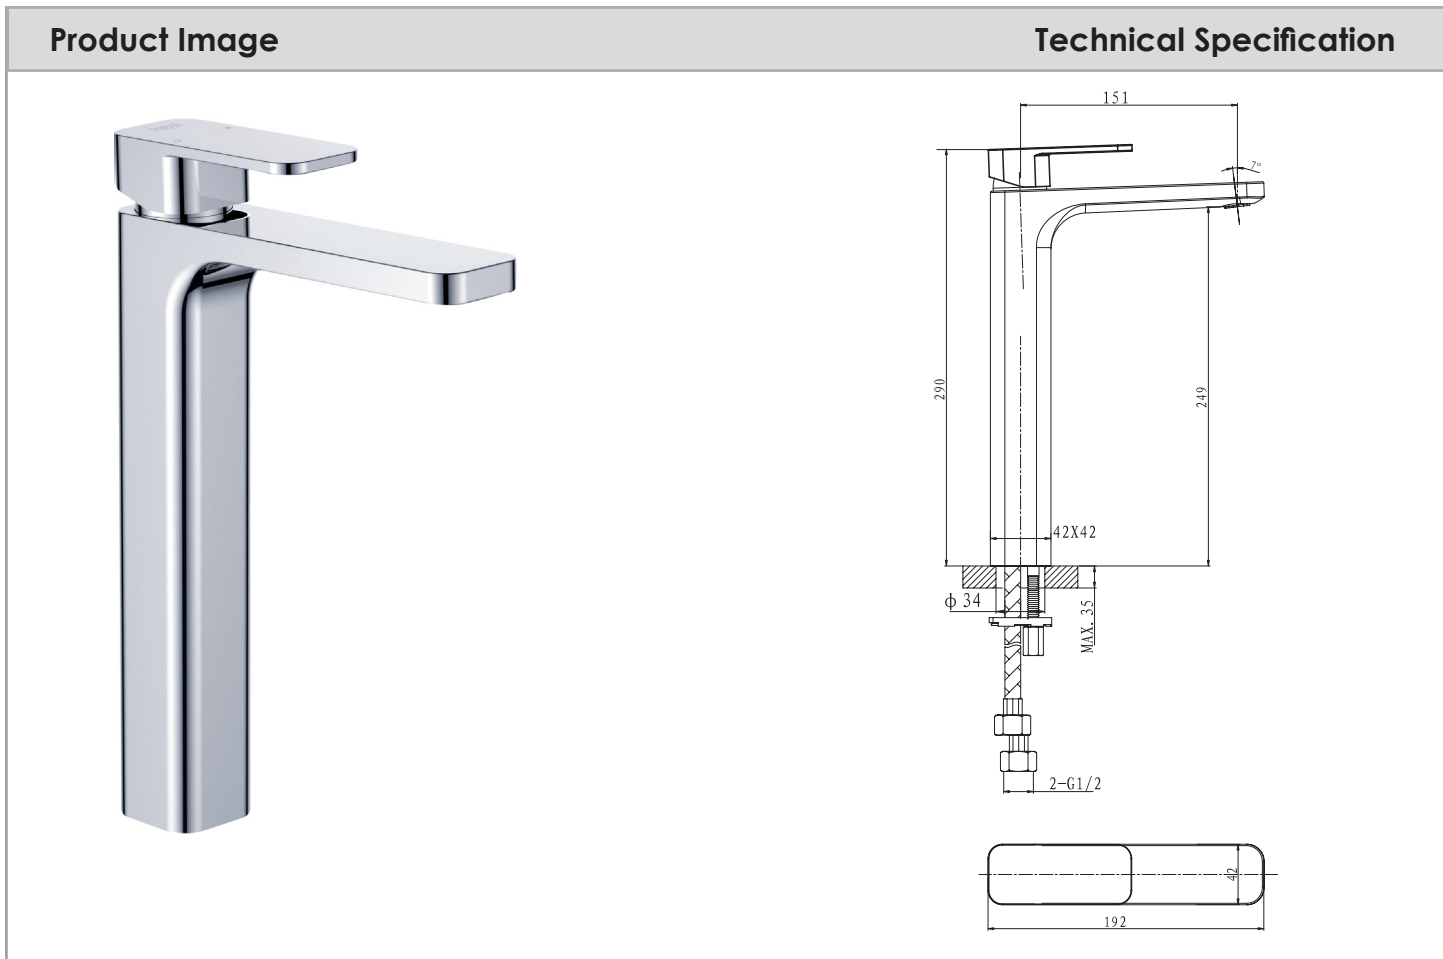

KUBIC VESSEL BASIN MIXER

| Description | |
|--------------------------|-------------|
| Kubic Vessel Basin Mixer | |
| WELS 5 Star / 6Lpm | |
| BM236604 | Chrome |
| BM236604MB | Matte Black |
| BM236604RG | Rose Gold |

| Additional Information |
|--|
| <ul style="list-style-type: none"> • 35mm European Ceramic Cartridge • Quality PEX Connection Hoses • Superior Flow Regulator • 15 Year Replacement Warranty* |
| <div style="display: flex; justify-content: space-around; align-items: center;">   </div> |