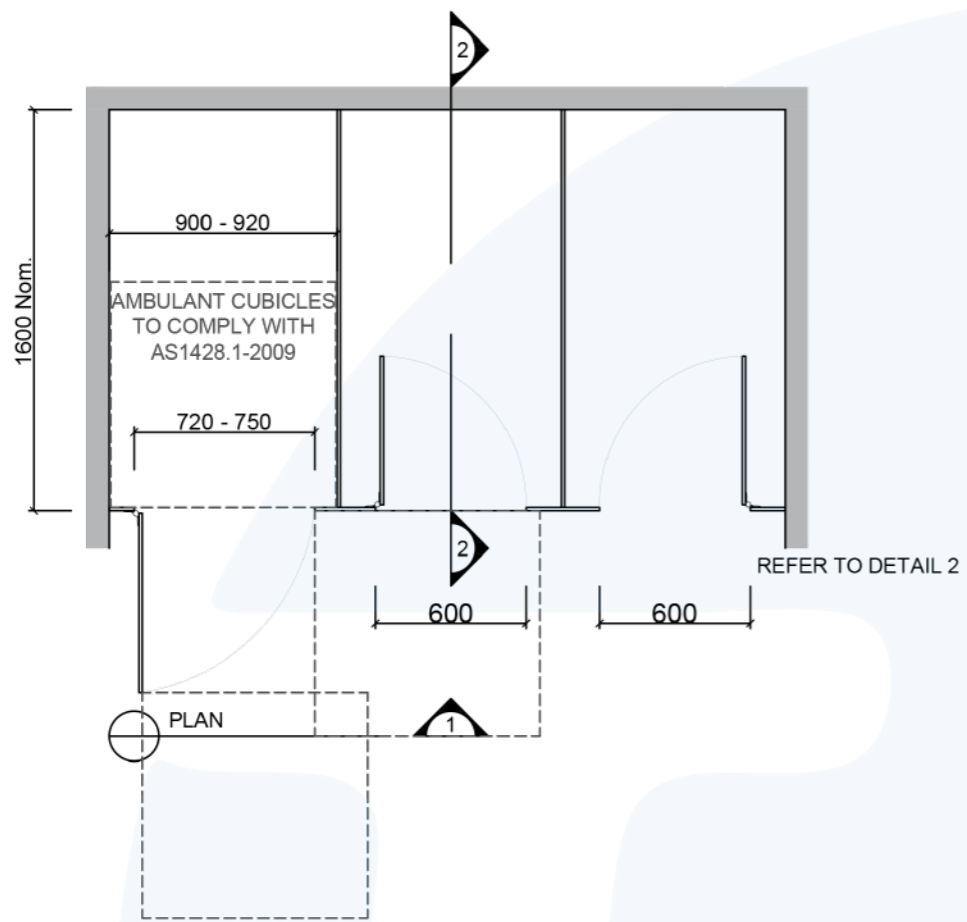

SYSTEM

TPI-PO: PEDESTAL MOUNTED & OVERHEAD BRACED

MATERIAL AVAILABILITY

- 13mm Compact Laminate
- 18mm Laminated MR MDF
- 18mm Timber Veneer
- 19mm Nuvox Saniboard
- 32mm Laminated MR MDF w/ 18mm Divisions
- 32mm Timber Veneer w/ 18mm Divisions

NOTES:

ALL FIXINGS SCREWS ARE 304 GRADE STAINLESS STEEL

NOT TO SCALE

ALL DIMENSIONS ARE IN MILLIMETRES. FIGURED DIMENSIONS ARE NOMINAL ONLY. DO NOT SCALE OFF DRAWING. THIS DESIGN IS COPYRIGHT AND MAY NOT BE USED WITHOUT THE WRITTEN PERMISSION OF THE DESIGNER

DRAWING

TPI-PO DESIGN

ISSUE / REVISION: 02

DWG NO.

TPI-PO

DATE DRAWN 10.5.16

DRAWN BY PB

APPROVED BY:

MGS