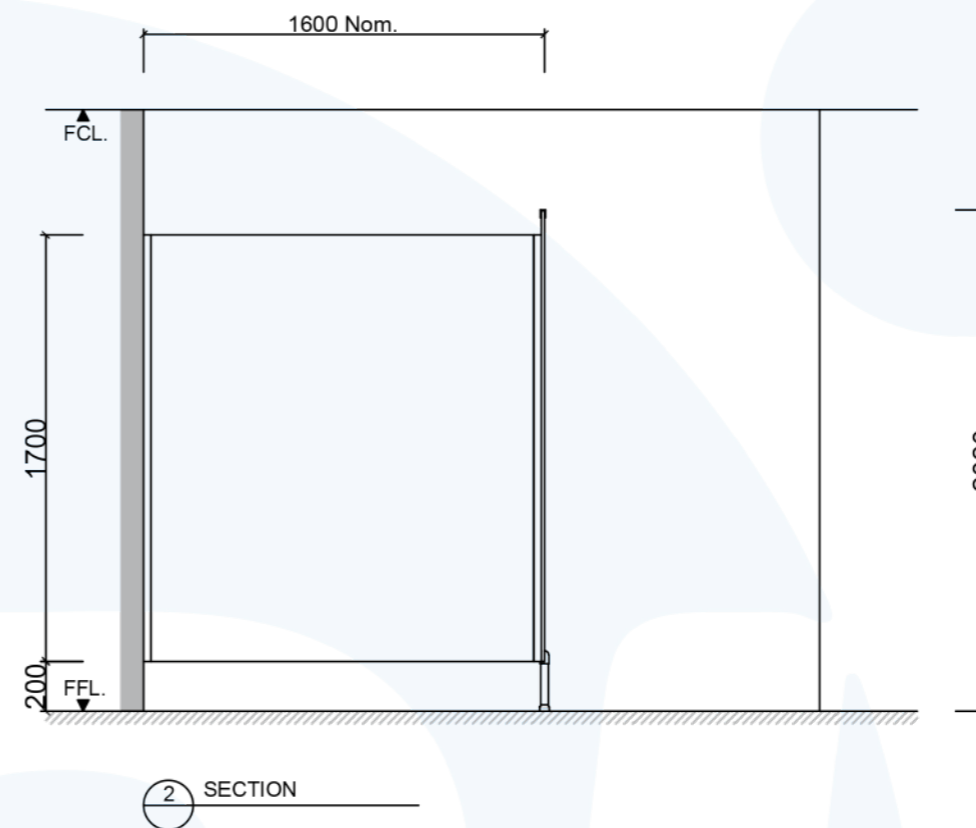

SYSTEM

TPI-PO: PEDESTAL MOUNTED & OVERHEAD BRACED

MATERIAL AVAILABILITY

- 13mm Compact Laminate
- 18mm Laminated MR MDF
- 18mm Timber Veneer
- 19mm Nuvox Saniboard
- 32mm Laminated MR MDF w/ 18mm Divisions
- 32mm Timber Veneer w/ 18mm Divisions

NOTES:

ALL FIXINGS SCREWS ARE 304 GRADE STAINLESS STEEL

NOT TO SCALE

ALL DIMENSIONS ARE IN MILLIMETRES. FIGURED DIMENSIONS ARE NOMINAL ONLY. DO NOT SCALE OFF DRAWING. THIS DESIGN IS COPYRIGHT AND MAY NOT BE USED WITHOUT THE WRITTEN PERMISSION OF THE DESIGNER

DRAWING

TPI-PO DESIGN

ISSUE / REVISION: 02

DWG NO.

TPI-PO

DATE DRAWN 10.5.16

DRAWN BY PB

APPROVED BY:

MGS