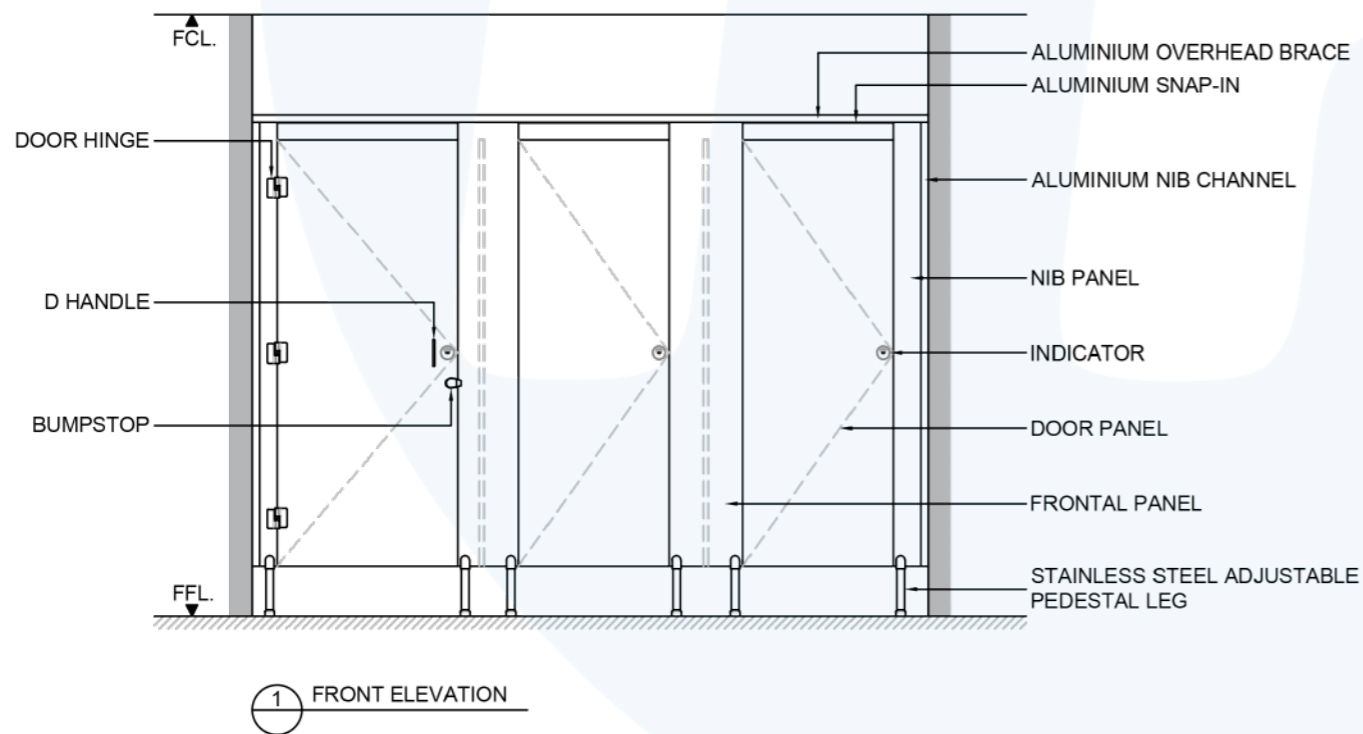

SYSTEM

TPI-PO: PEDESTAL MOUNTED & OVERHEAD BRACED

MATERIAL AVAILABILITY

- 13mm Compact Laminate
- 18mm Laminated MR MDF
- 18mm Timber Veneer
- 19mm Nuvox Saniboard
- 32mm Laminated MR MDF w/ 18mm Divisions
- 32mm Timber Veneer w/ 18mm Divisions

NOTES:

ALL FIXINGS SCREWS ARE 304 GRADE STAINLESS STEEL

NOT TO SCALE

ALL DIMENSIONS ARE IN MILLIMETRES. FIGURED DIMENSIONS ARE NOMINAL ONLY. DO NOT SCALE OFF DRAWING. THIS DESIGN IS COPYRIGHT AND MAY NOT BE USED WITHOUT THE WRITTEN PERMISSION OF THE DESIGNER

DRAWING

TPI-PO DESIGN

ISSUE / REVISION: 02

DWG NO.

TPI-PO

DATE DRAWN 10.5.16

DRAWN BY PB

APPROVED BY:

MGS